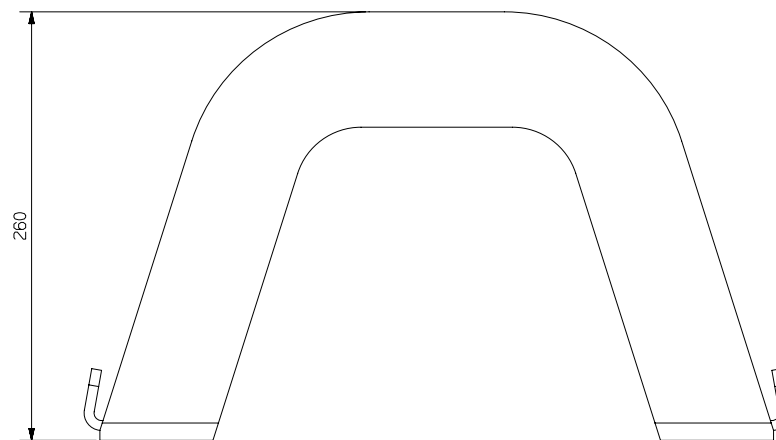

Materials

- Bike rack: steel
- Bike rack in stainless steel: 304 brushed stainless steel

Weight

- 4,4 kg

Finish

- Steel Version: special treatment with anticorrosive primer rich in zinc and thermo-heating polyester powder coating.

Anchorage

- 2 M8 expanding bolts (included).