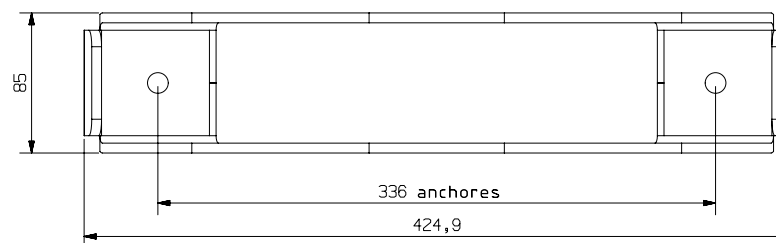

Materials

- Bike rack: steel
- Bike rack in stainless steel: 304 brushed stainless steel

Weight

- 4,4 kg

Finish

- Steel Version: special treatment with anticorrosive primer rich in zinc and thermo-heating polyester powder coating.

Anchorage

- 2 M8 expanding bolts (included).