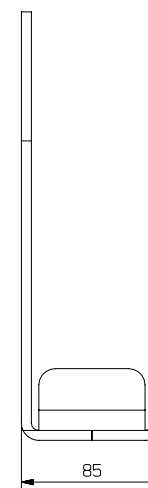

Materials

- Bike rack: steel
- Bike rack in stainless steel: 304 brushed stainless steel

Weight

- 4,4 kg

Finish

- Steel Version: special treatment with anticorrosive primer rich in zinc and thermo-heating polyester powder coating.

Anchorage

- 2 M8 expanding bolts (included).